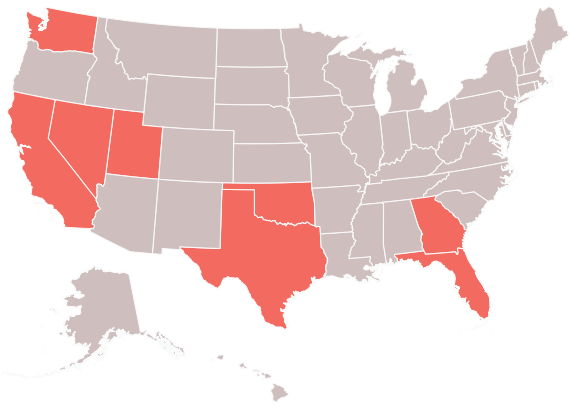

DEALING WITH DEMENTIA

WORKSHOPS NEAR YOU

California

Adin – Analusia Orozco; analusia@frontiernet.net
Camarillo – Maylene Blando; mayleneb@camhealth.com
Camarillo – Miranda Campos; mirandac@camhealth.com
Chico – Jessica Melchor; jmelchor@csuchico.edu
Citrus Heights – Stephani Gunther; sgunther@deloro.org
Citrus Heights – Simone Nazzal; snazzal@deloro.org
Granada Hills – Jazmin Zinnerman; jazmin@wearehfc.org
Sacramento – Monica Lindsey; mlindsey@aacsv.gov
Sacramento – Soojin Yoo; syoo@accsv.gov
Thousand Oaks – Elsa Fraire; efraire@seniorconcerns.org